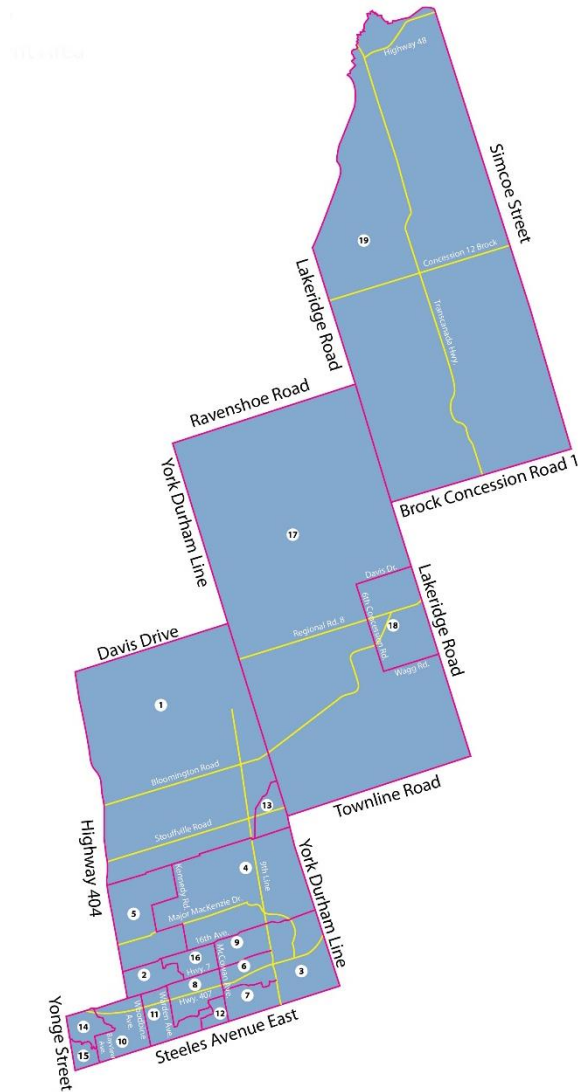

Catchment Area and Neighbourhoods

Eastern York Region and North Durham Catchment Area

- 01 - Ballantrae-Stouffville
- 02 - Buttonville
- 03 - Cornell
- 04 - Markham 16th
- 05 - Markham Cathedral
- 06 - Markham Central East
- 07 - Markham East
- 08 - Markham Hagerman
- 09 - Markham Village
- 10 - Markham West
- 11 - Milliken West
- 12 - Milliken East
- 13 - Stouffville
- 14 - Thornhill North
- 15 - Thornhill South
- 16 - Unionville
- 17 - Uxbridge Rural
- 18 - Uxbridge Urban
- 19 - Brock